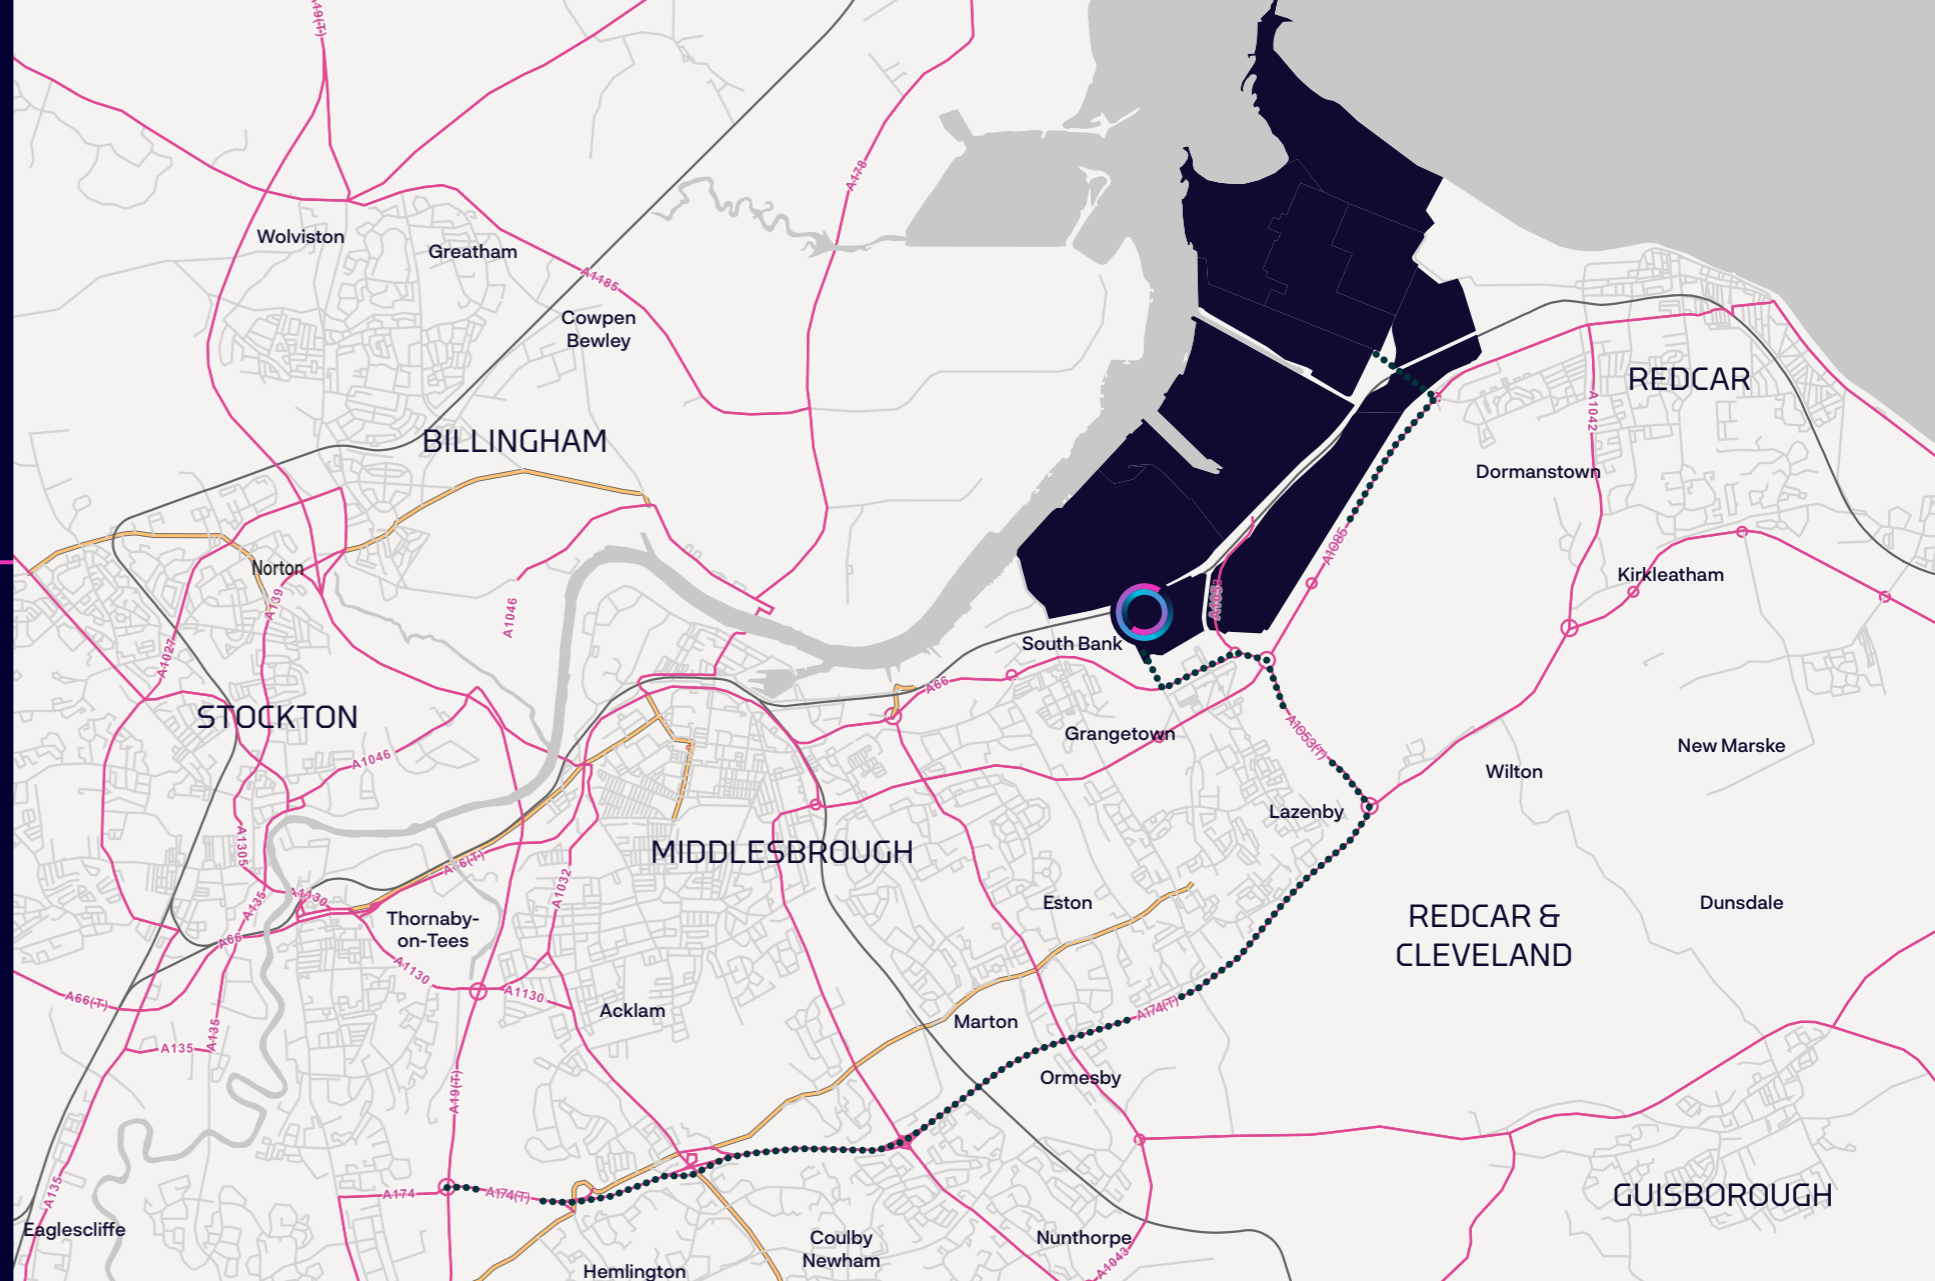

Tel: 01642 408000

 Teesworks Skills Academy

ARRIVING BY ROAD

Approaching the Teesworks site from the North or South via the A19 from leaving the A19 it is approximately 11 miles and 13 minutes

1. Leave the A19 at the A174 junction, signposted Teesport and Redcar
2. Continue eastbound along the A174 for approximately 7 miles until you reach the 1st of four roundabouts
3. At the 1st roundabout take the 2nd exit for the A1053, signposted Teesport and Redcar
4. At the 2nd roundabout take the 2nd exit for Tees Dock Road
5. Continue to the 3rd roundabout and take the 1st exit for A66
6. Follow the A66 until the traffic lights and take the right turn onto Eston Road. Follow road and turn right at upcoming roundabout
7. At the security gate please report to the duty security officer who will direct you

ARRIVING BY AIR

The nearest airport to the Teesworks site is Teesside International Airport and is approximately 18 miles and 30 minutes' drive.

From the airport follow signs for the A66 eastbound towards Teesside. Leave the A66 at the A19 junction, then follow the directions (left) for arriving by road.

ARRIVING BY RAIL

The nearest local railway station to the Teesworks site is Redcar, approximately 2 miles west of the site. There are no local buses and travellers are advised to travel by taxi from the station.

The nearest mainline railway station from the site is at Darlington, approximately 27 miles from the site. From the station follow signs for the A66 eastbound towards Teesside. Leave the A66 at the A19 junction, then follow the directions (left) for arriving by road.